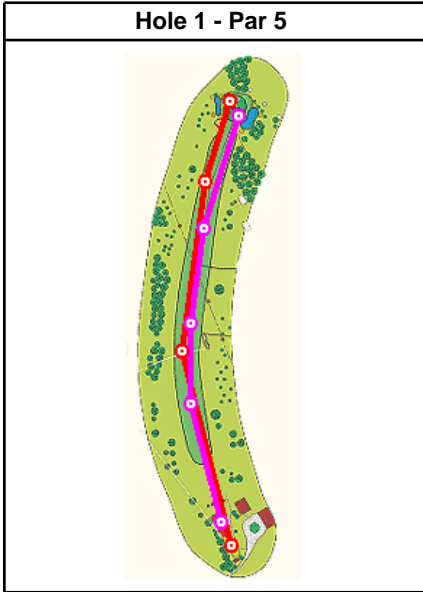

Driver	
	Left 3 - 18.75% Cenetr 8 - 50.00% Right 5 - 31.25%

3 Wood	
	Left 4 - 26.67% Cenetr 10 - 66.67% Right 1 - 6.67%

5 Wood	
	Left - Cenetr 2 - 100.00% Right -

7 Wood	
	Left 3 - 42.86% Cenetr 2 - 28.57% Right 2 - 28.57%

5 Iron	
	Left 2 - 66.67% Cenetr 1 - 33.33% Right -

6 Iron	
	Left - Cenetr 1 - 100.00% Right -

7 Iron	
	Left - Cenetr 2 - 100.00% Right -

8 Iron	
	Left - Cenetr 3 - 75.00% Right 1 - 25.00%

9 Iron	
	Left - Cenetr 3 - 75.00% Right 1 - 25.00%

Piching Wedge	
	Left 2 - 40.00% Cenetr 2 - 40.00% Right 1 - 20.00%

Sand Wedge	
	Left - Cenetr 2 - 66.67% Right 1 - 33.33%

Putter (Putt)	
	Left 12 - 54.55% Cenetr 5 - 22.73% Right 5 - 22.73%

Shots from Round on Tuesday, October 21, 2003 at MGC Strasslach AB

Andi

Claudi

Shots from Round on Tuesday, October 21, 2003 at MGC Strasslach AB

Andi

Claudi