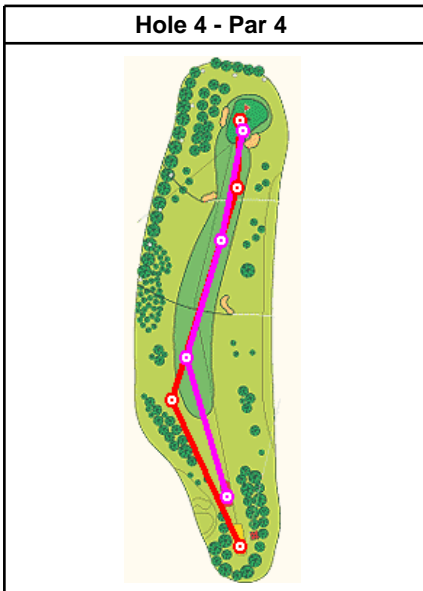

5 Iron	
	Left 2 - 66.67% Cenetr 1 - 33.33% Right -

6 Iron	
	Left - Cenetr 1 - 100.00% Right -

7 Iron	
	Left - Cenetr 2 - 100.00% Right -

8 Iron	
	Left - Cenetr 3 - 75.00% Right 1 - 25.00%

9 Iron	
	Left - Cenetr 3 - 75.00% Right 1 - 25.00%

Piching Wedge	
	Left 2 - 40.00% Cenetr 2 - 40.00% Right 1 - 20.00%

Sand Wedge	
	Left - Cenetr 2 - 66.67% Right 1 - 33.33%

Putter (Putt)	
	Left 12 - 54.55% Cenetr 5 - 22.73% Right 5 - 22.73%

Shots from Round on Tuesday, October 21, 2003 at MGC Strasslach AB

Andi

Claudi

Shots from Round on Tuesday, October 21, 2003 at MGC Strasslach AB

Andi

Claudi