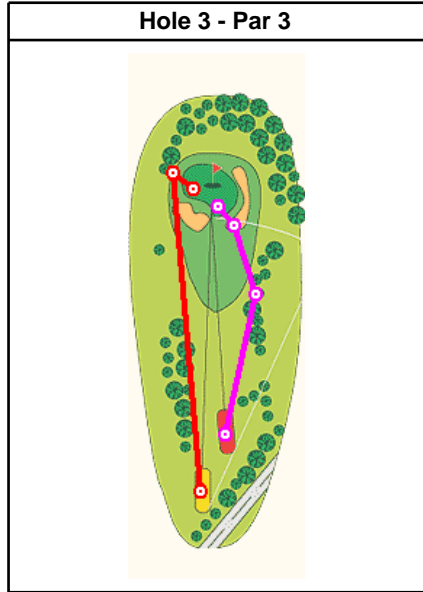

Tee Shots of Claudi from Round on Tuesday, October 21, 2003 at MGC Strasslach AB

Hole	Par	Yards	Club	Length	Result	Position	Drives	
1	5	514	Driver	144.84y	Fairway	Cenetr Normal	Drives	14
2	4	318	Driver	123.76y	Fairway	Cenetr Normal	Fairway	10 - 71.43%
3	3	135	7 Wood	77.94y	Woods	Far Rigt Short	Rough	4 - 28.57%
4	4	363	Driver	132.04y	Fairway	Left Normal	Bunker	-
5	5	420	Driver	145.22y	Semi-Rough	Right Short	Other	-
6	4	325	Driver	133.10y	Fairway	Cenetr Normal	Cenetr	8 - 57.14%
7	3	129	3 Wood	114.97y	On the Green	Left Normal	Left	3 - 21.43%
8	4	392	Driver	114.22y	Semi-Rough	Left Normal	Right	3 - 21.43%
9	4	306	Driver	151.11y	Semi-Rough	Right Normal	Normal	11 - 78.57%
10	5	424	Driver	124.90y	Fairway	Left Normal	Long	1 - 7.14%
11	3	186	Driver	135.50y	Semi-Rough	Right Short	Short	2 - 14.29%
12	4	325	Driver	62.97y	Woods	Far Rigt Short	Average	141.70y
13	4	320	Driver	139.41y	Fairway	Cenetr Normal	Longest	191.03y
14	3	184	Driver	159.87y	Fairway	Right Normal	Shortest	68.87y
15	4	382	Driver	131.60y	Fairway	Cenetr Normal		
16	4	366	Driver	139.30y	Fairway	Cenetr Normal		
17	5	459	Driver	174.68y	Fairway	Cenetr Long		
18	4	302	Driver	126.74y	Fairway	Cenetr Normal		

Driver	
	Left 3 - 18.75% Cenetr 8 - 50.00% Right 5 - 31.25%

3 Wood	
	Left 4 - 26.67% Cenetr 10 - 66.67% Right 1 - 6.67%

5 Wood	
	Left - Cenetr 2 - 100.00% Right -

7 Wood	
	Left 3 - 42.86% Cenetr 2 - 28.57% Right 2 - 28.57%

5 Iron	
	Left 2 - 66.67% Cenetr 1 - 33.33% Right -

6 Iron	
	Left - Cenetr 1 - 100.00% Right -

7 Iron	
	Left - Cenetr 2 - 100.00% Right -

8 Iron	
	Left - Cenetr 3 - 75.00% Right 1 - 25.00%

9 Iron	
	Left - Cenetr 3 - 75.00% Right 1 - 25.00%

Piching Wedge	
	Left 2 - 40.00% Cenetr 2 - 40.00% Right 1 - 20.00%

Sand Wedge	
	Left - Cenetr 2 - 66.67% Right 1 - 33.33%

Putter (Putt)	
	Left 12 - 54.55% Cenetr 5 - 22.73% Right 5 - 22.73%

Shots from Round on Tuesday, October 21, 2003 at MGC Strasslach AB

Andi

Claudi