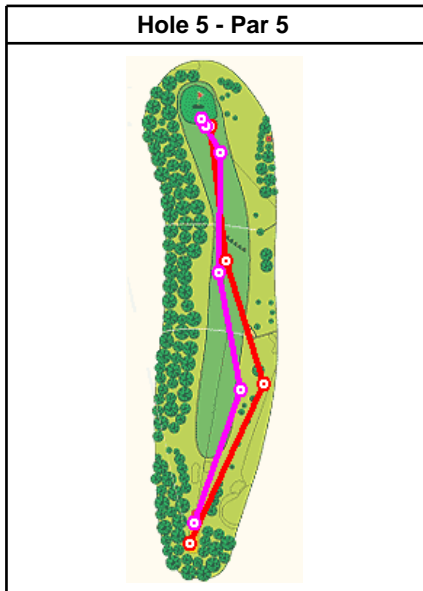

Driver	
	Left 3 - 18.75% Cenetr 8 - 50.00% Right 5 - 31.25%

3 Wood	
	Left 4 - 26.67% Cenetr 10 - 66.67% Right 1 - 6.67%

5 Wood	
	Left - Cenetr 2 - 100.00% Right -

7 Wood	
	Left 3 - 42.86% Cenetr 2 - 28.57% Right 2 - 28.57%

5 Iron	
	Left 2 - 66.67% Cenetr 1 - 33.33% Right -

6 Iron	
	Left - Cenetr 1 - 100.00% Right -

7 Iron	
	Left - Cenetr 2 - 100.00% Right -

8 Iron	
	Left - Cenetr 3 - 75.00% Right 1 - 25.00%

9 Iron	
	Left - Cenetr 3 - 75.00% Right 1 - 25.00%

Piching Wedge	
	Left 2 - 40.00% Cenetr 2 - 40.00% Right 1 - 20.00%

Sand Wedge	
	Left - Cenetr 2 - 66.67% Right 1 - 33.33%

Putter (Putt)	
	Left 12 - 54.55% Cenetr 5 - 22.73% Right 5 - 22.73%

Shots from Round on Tuesday, October 21, 2003 at MGC Strasslach AB

Andi

Claudi

Shots from Round on Tuesday, October 21, 2003 at MGC Strasslach AB

Andi

Claudi