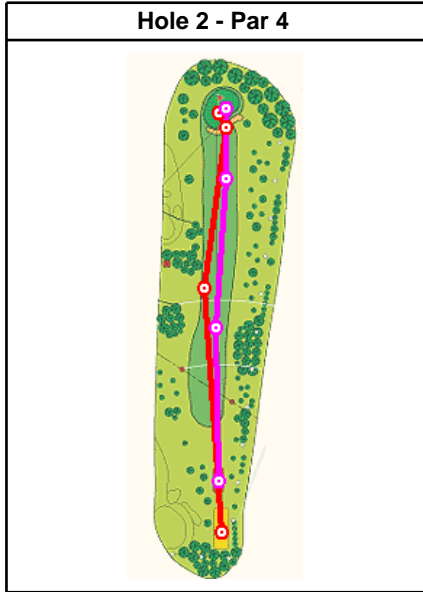

Driver	
	Left 3 - 18.75% Cenetr 8 - 50.00% Right 5 - 31.25%

3 Wood	
	Left 4 - 26.67% Cenetr 10 - 66.67% Right 1 - 6.67%

5 Wood	
	Left - Cenetr 2 - 100.00% Right -

7 Wood	
	Left 3 - 42.86% Cenetr 2 - 28.57% Right 2 - 28.57%

5 Iron	
	Left 2 - 66.67% Cenetr 1 - 33.33% Right -

6 Iron	
	Left - Cenetr 1 - 100.00% Right -

7 Iron	
	Left - Cenetr 2 - 100.00% Right -

8 Iron	
	Left - Cenetr 3 - 75.00% Right 1 - 25.00%

9 Iron	
	Left - Cenetr 3 - 75.00% Right 1 - 25.00%

Piching Wedge	
	Left 2 - 40.00% Cenetr 2 - 40.00% Right 1 - 20.00%

Sand Wedge	
	Left - Cenetr 2 - 66.67% Right 1 - 33.33%

Putter (Putt)	
	Left 12 - 54.55% Cenetr 5 - 22.73% Right 5 - 22.73%

Shots from Round on Tuesday, October 21, 2003 at MGC Strasslach AB

Andi

Claudi

Shots from Round on Tuesday, October 21, 2003 at MGC Strasslach AB

Andi

Claudi