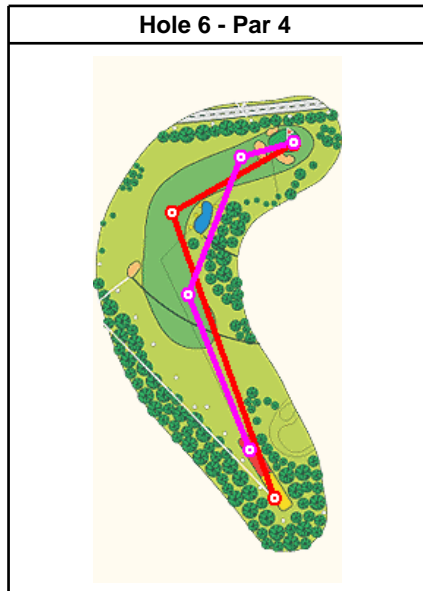

Driver	
	Left 3 - 18.75% Cenetr 8 - 50.00% Right 5 - 31.25%

3 Wood	
	Left 4 - 26.67% Cenetr 10 - 66.67% Right 1 - 6.67%

5 Wood	
	Left - Cenetr 2 - 100.00% Right -

7 Wood	
	Left 3 - 42.86% Cenetr 2 - 28.57% Right 2 - 28.57%

5 Iron	
	Left 2 - 66.67% Cenetr 1 - 33.33% Right -

6 Iron	
	Left - Cenetr 1 - 100.00% Right -

7 Iron	
	Left - Cenetr 2 - 100.00% Right -

8 Iron	
	Left - Cenetr 3 - 75.00% Right 1 - 25.00%

9 Iron	
	Left - Cenetr 3 - 75.00% Right 1 - 25.00%

Piching Wedge	
	Left 2 - 40.00% Cenetr 2 - 40.00% Right 1 - 20.00%

Sand Wedge	
	Left - Cenetr 2 - 66.67% Right 1 - 33.33%

Putter (Putt)	
	Left 12 - 54.55% Cenetr 5 - 22.73% Right 5 - 22.73%

Shots from Round on Tuesday, October 21, 2003 at MGC Strasslach AB

Andi

Claudi

Shots from Round on Tuesday, October 21, 2003 at MGC Strasslach AB

Andi

Claudi