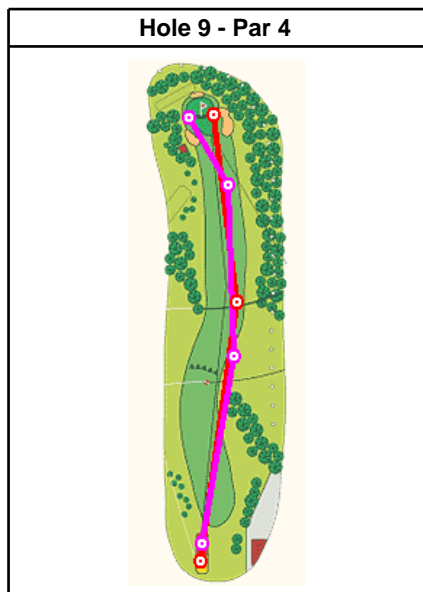

5 Iron	
	Left 2 - 66.67% Cenetr 1 - 33.33% Right -

6 Iron	
	Left - Cenetr 1 - 100.00% Right -

7 Iron	
	Left - Cenetr 2 - 100.00% Right -

8 Iron	
	Left - Cenetr 3 - 75.00% Right 1 - 25.00%

9 Iron	
	Left - Cenetr 3 - 75.00% Right 1 - 25.00%

Piching Wedge	
	Left 2 - 40.00% Cenetr 2 - 40.00% Right 1 - 20.00%

Sand Wedge	
	Left - Cenetr 2 - 66.67% Right 1 - 33.33%

Putter (Putt)	
	Left 12 - 54.55% Cenetr 5 - 22.73% Right 5 - 22.73%

Shots from Round on Tuesday, October 21, 2003 at MGC Strasslach AB

Andi

Claudi

Shots from Round on Tuesday, October 21, 2003 at MGC Strasslach AB

Andi

Claudi