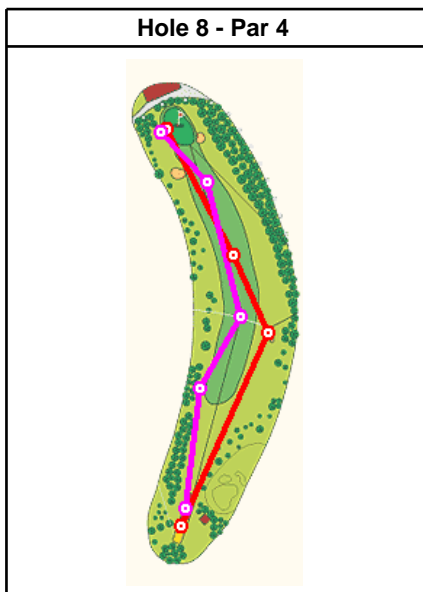

Driver	
	Left 3 - 18.75% Cenetr 8 - 50.00% Right 5 - 31.25%

3 Wood	
	Left 4 - 26.67% Cenetr 10 - 66.67% Right 1 - 6.67%

5 Wood	
	Left - Cenetr 2 - 100.00% Right -

7 Wood	
	Left 3 - 42.86% Cenetr 2 - 28.57% Right 2 - 28.57%

5 Iron	
	Left 2 - 66.67% Cenetr 1 - 33.33% Right -

6 Iron	
	Left - Cenetr 1 - 100.00% Right -

7 Iron	
	Left - Cenetr 2 - 100.00% Right -

8 Iron	
	Left - Cenetr 3 - 75.00% Right 1 - 25.00%

9 Iron	
	Left - Cenetr 3 - 75.00% Right 1 - 25.00%

Piching Wedge	
	Left 2 - 40.00% Cenetr 2 - 40.00% Right 1 - 20.00%

Sand Wedge	
	Left - Cenetr 2 - 66.67% Right 1 - 33.33%

Putter (Putt)	
	Left 12 - 54.55% Cenetr 5 - 22.73% Right 5 - 22.73%

Shots from Round on Tuesday, October 21, 2003 at MGC Strasslach AB

Andi

Claudi

Shots from Round on Tuesday, October 21, 2003 at MGC Strasslach AB

Andi

Claudi