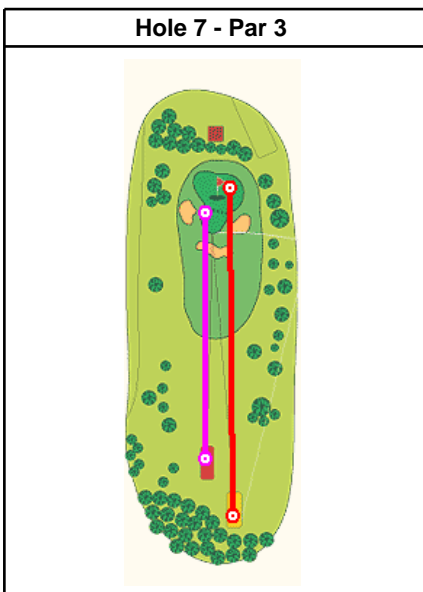

5 Iron	
	Left 2 - 66.67% Cenetr 1 - 33.33% Right -

6 Iron	
	Left - Cenetr 1 - 100.00% Right -

7 Iron	
	Left - Cenetr 2 - 100.00% Right -

8 Iron	
	Left - Cenetr 3 - 75.00% Right 1 - 25.00%

9 Iron	
	Left - Cenetr 3 - 75.00% Right 1 - 25.00%

Piching Wedge	
	Left 2 - 40.00% Cenetr 2 - 40.00% Right 1 - 20.00%

Sand Wedge	
	Left - Cenetr 2 - 66.67% Right 1 - 33.33%

Putter (Putt)	
	Left 12 - 54.55% Cenetr 5 - 22.73% Right 5 - 22.73%

Shots from Round on Tuesday, October 21, 2003 at MGC Strasslach AB

Andi

Claudi

Shots from Round on Tuesday, October 21, 2003 at MGC Strasslach AB

Andi

Claudi